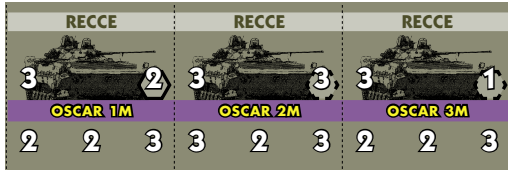

Errata for MANEUVER WARRIOR

Corrected Counters

Striker-Company-flipped-side-counters

The Legionnaire Company counters had their reverse sides shifted. Here is a set of reverse sides to mount on the correct counters.

Recon-Company-corrected-call-signs

The Russian recon company had typos in their front-side call signs. Below are the corrected counters.

Arab-Irregulars-corrected-ranges

The Arab Irregulars were all given 1-hex ranges, when they should've had 1-hex *visual* ranges. We also corrected a few of the unit names.