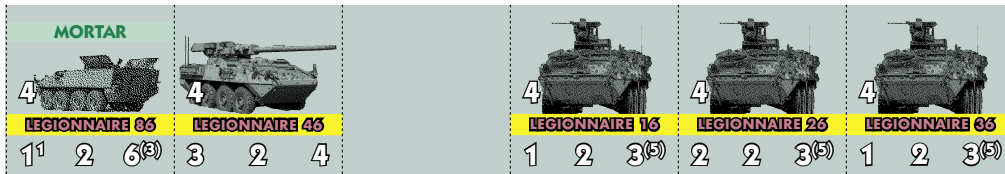

Errata for MANEUVER WARRIOR

Corrected Counters

Striker-Company-flipped-side-counters

The Legionnaire Company counters had their reverse sides shifted. Here is a set of reverse sides to mount on the correct counters.

Recon-Company-corrected-call-signs

The Russian recon company had typos in their front-side call signs. Below are the corrected counters.

Arab-Irregulars-corrected-ranges

The Arab Irregulars were all given 1-hex ranges, when they should've had 1-hex *visual* ranges. We also corrected a few of the unit names.